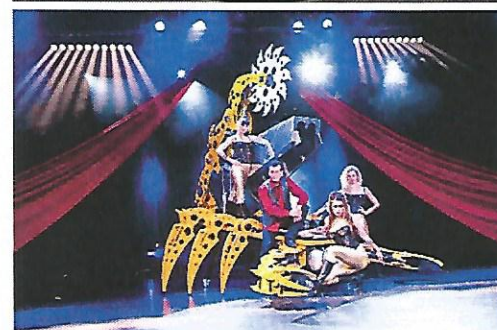

South Pickering Seniors Presents

The Greg Frewin Magic Show & Wine Tasting

The Greg Frewin illusion spectacle is breath-taking, with a Las Vegas style format. It features illusions that are both one of a kind and internationally renowned, performed by the International Grand Champion of Magic, Greg Frewin. The show has been hailed as a jaw-dropping magic experience and a family friendly entertainment experience. The show features real tigers including a rare white siberian, and exotic birds from around the globe. These mesmerizing animals are an integral piece of the Greg Frewin Theatre experience.

- Date:** Wednesday, January 25, 2017
- Depart:** 9:00 a.m. - Pickering Recreation Centre
- Sign up:** 10:00 a.m. - Tuesday, November 29, 2016
- Lunch:** 11:00 a.m. - 12:30 p.m.
Enjoy a delicious meal at Betty's Restaurant
Choice of 1) Fish and Chips 2) Roast Beef
3) Roast Chicken
- Magic:** 1:00 p.m. - 2:30 p.m.
Orchestra seating at the Greg Frewin Magic Show
- Winery:** 3:00 p.m. - 4:00 p.m.
Wine tasting at Peller Estates (bus 1) or
Jackson Trigg's (bus 2)
- Return:** Arrival in Pickering approx. 6:00 p.m.
- Inclusions:** Return transportation via deluxe coach, lunch at Betty's Restaurant, Greg Frewin Magic Show, wine tasting, driver gratuity, & all taxes.
- Price:** \$85.00 per person
Payment due by December 13, 2016
- To Book:** Contact Loida Woodford at the club or
call (905)-420-5049